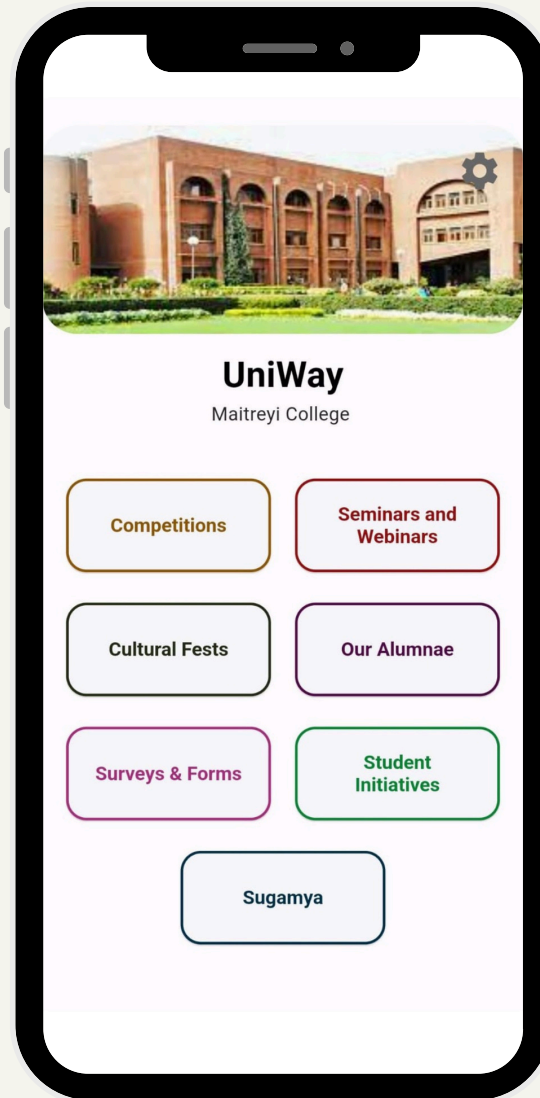

UniWAY Maitreyi

Future.Unleashed.

**Solution Station: Your Quick Fix
Oasis for Hassle-free Harmony!**

Features

- **Sugamya Navigation System**- As the cornerstone of UniWay's commitment to accessibility, the Sugamya navigation system exemplifies our dedication to ensuring that every individual can navigate the campus effortlessly. With voice-guided directions and intuitive interfaces, Sugamya enables visually impaired users to navigate confidently, whether finding classrooms, conference halls, or other campus facilities. Sugamya ensures no one is left behind.
- **Event Notifications** - Stay updated on important events, competitions, and seminars with UniWay's Event Notifications. Receive timely alerts to keep you informed and engaged in the vibrant campus life.
- **Alumnae Showcases** - Celebrate the achievements of our esteemed alumni through Alumnae Showcases. Get inspired by their success stories and learn from their experiences, forging meaningful connections across generations.
- **Centralized Hub** - UniWay serves as a Centralized Hub for all your college-related needs. Access vital resources, announcements, and campus services with ease—your one-stop destination for staying informed.
- **Real-time Updates and Alerts** - Stay in the loop with Real-time Updates and Alerts. UniWay provides instant notifications about campus events, closures, and emergencies, ensuring you're always up-to-date.
- **User-Friendly Interface**- Designed with accessibility in mind, UniWay offers a User-Friendly Interface with intuitive navigation, clear labeling, and simplified layouts, allowing users of all tech proficiency levels to access features and information easily.